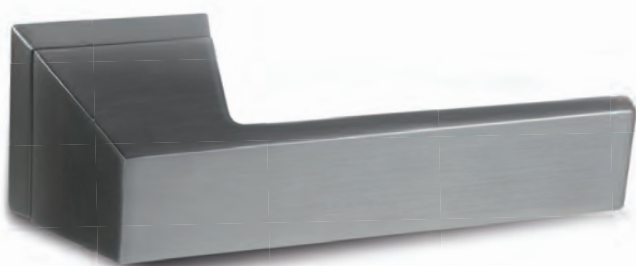

HELENE

Nikl mat
Matt nickel

223353

223354

223355